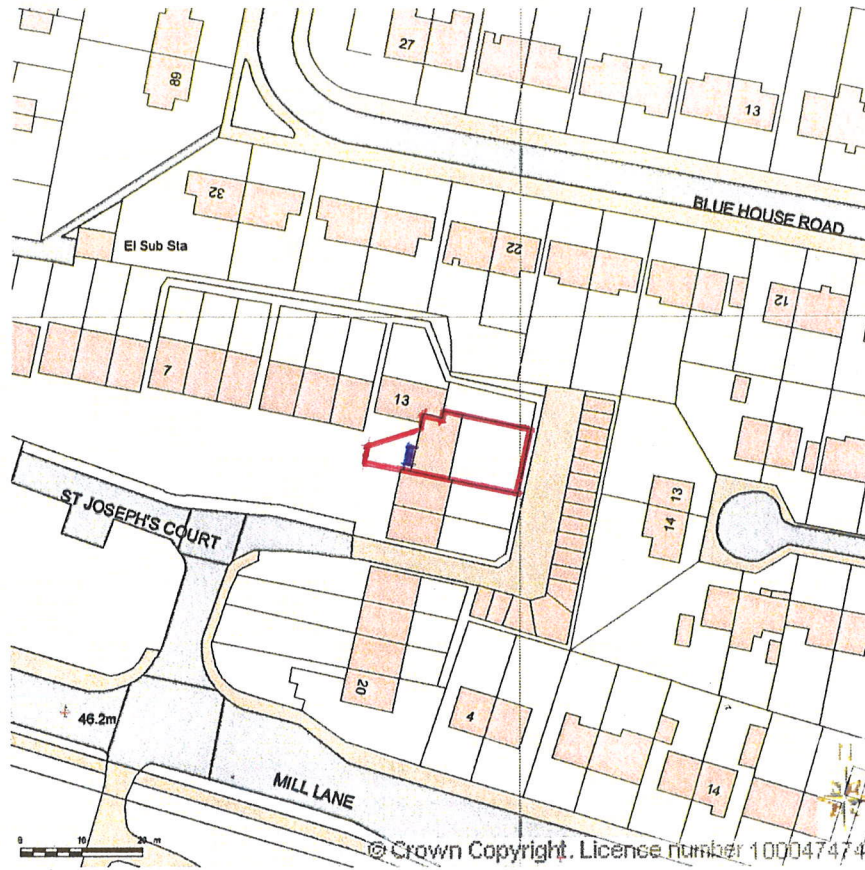

SITE LOCATION PLAN  
AREA 2 HA  
SCALE 1:1250

CENTRE COORDINATES: 430587, 563080

Supplied by Streetwise Maps Ltd  
www.streetwise.net  
Licence No: 100047474  
08/10/2012 10:33

ST0109/16 HFUL